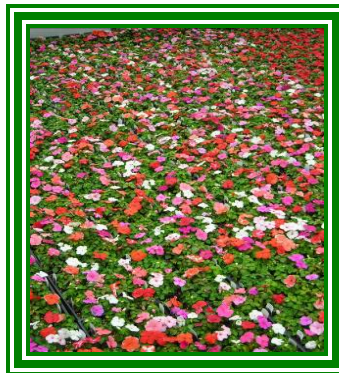

2017 SPRING FUNDRAISING SALES

ANNUALS

IMPATIENS